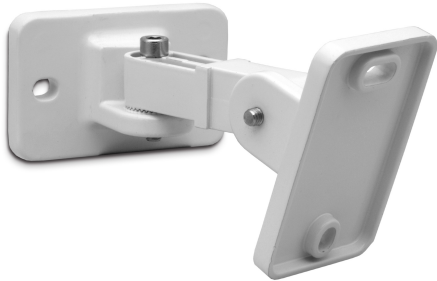

# COLW41

Column speaker for speech 100V

The COLW41 offers excellent audio directivity for music as well as speech. Thanks to the elegant design, this speaker is ideal for indoor and outdoor use: from sports fields to public buildings or recreational areas, meeting rooms or educational facilities.

Apart column speakers offer the perfect combination of looks and acoustical qualities! The COLW41 has 4 x 3,3" woofers and 1 x 1" tweeter.

A standard wall bracket and installation tools are included.

The standard color of COLW41 is white. From 12 pieces on, the COLW41 speakers can be painted in any RAL color (REF: PAINTCOL).

## TECHNICAL SPECIFICATIONS

height in mm	555	width in mm	100
depth in mm	83	loudspeaker system	multiple
woofer size in inch	4 x 3,3	woofer cone material	paper
tweeter size in inch	1	mounting system	L-brackets
colour	white	100V transformer power taps in watts	40 - 30 - 15
impedance in ohms	16	low impedance power in watts	60
SPL 1W/1m in dB	92	max SPL 1m in dB	110
frequency response in Hz	190 - 20K	main construction material	aluminium
grille main material	aluminium	IP rating	66
applicable low impedance	Yes	applicable in 100V	Yes

MORE PICTURES

ACCESSORIES

**COLWBRA**

Bracket for easy tilting and rotating of COLW sound columns